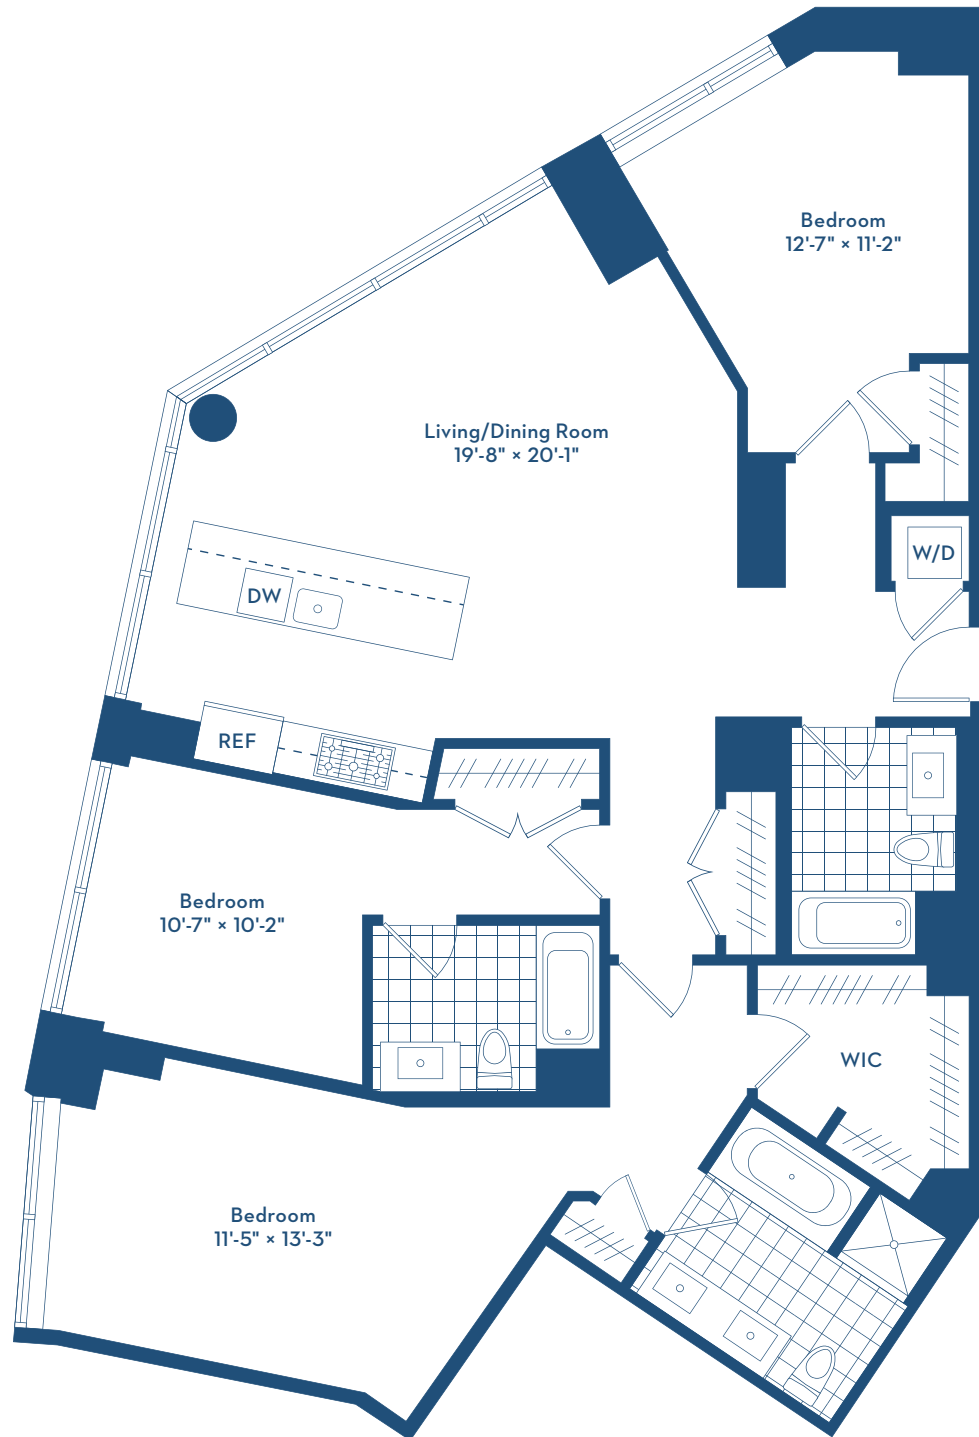

RESIDENCE E

LOVEJOY
WHARF

FLOORS PH1-3

1,644 SF

3 BEDROOMS

3 FULL BATHS

All dimensions are approximate and subject to normal construction variances and tolerances.
Plans and dimensions may contain minor variations from floor to floor.