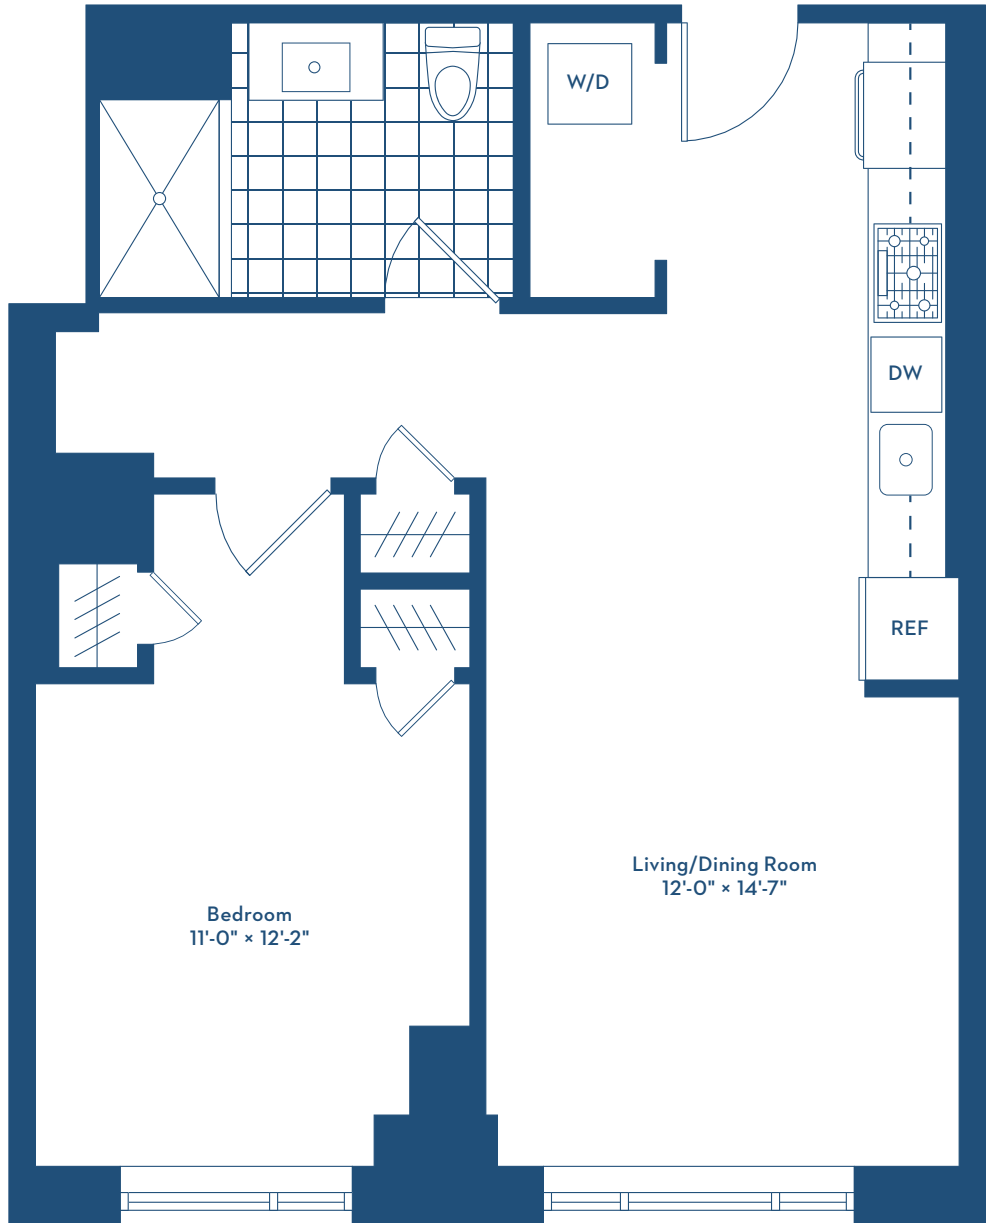

RESIDENCE P

LOVEJOY
WHARF

FLOORS 4-5

748 SF

1 BEDROOM

1 FULL BATH

All dimensions are approximate and subject to normal construction variances and tolerances.
Plans and dimensions may contain minor variations from floor to floor.