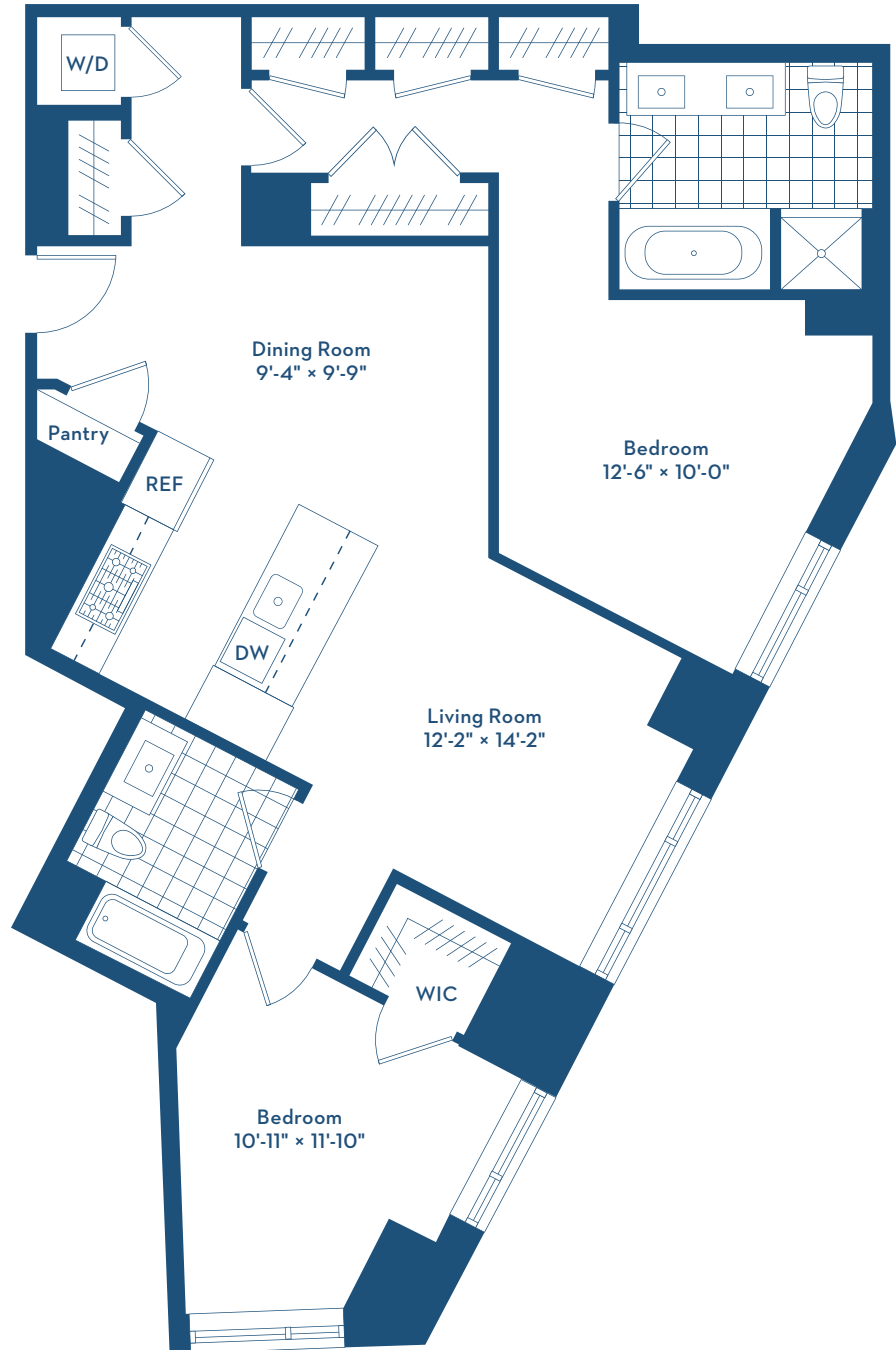

# RESIDENCE C

LOVEJOY  
WHARF

## FLOORS 5

1,248 SF

2 BEDROOMS

2 FULL BATHS

All dimensions are approximate and subject to normal construction variances and tolerances.  
Plans and dimensions may contain minor variations from floor to floor.